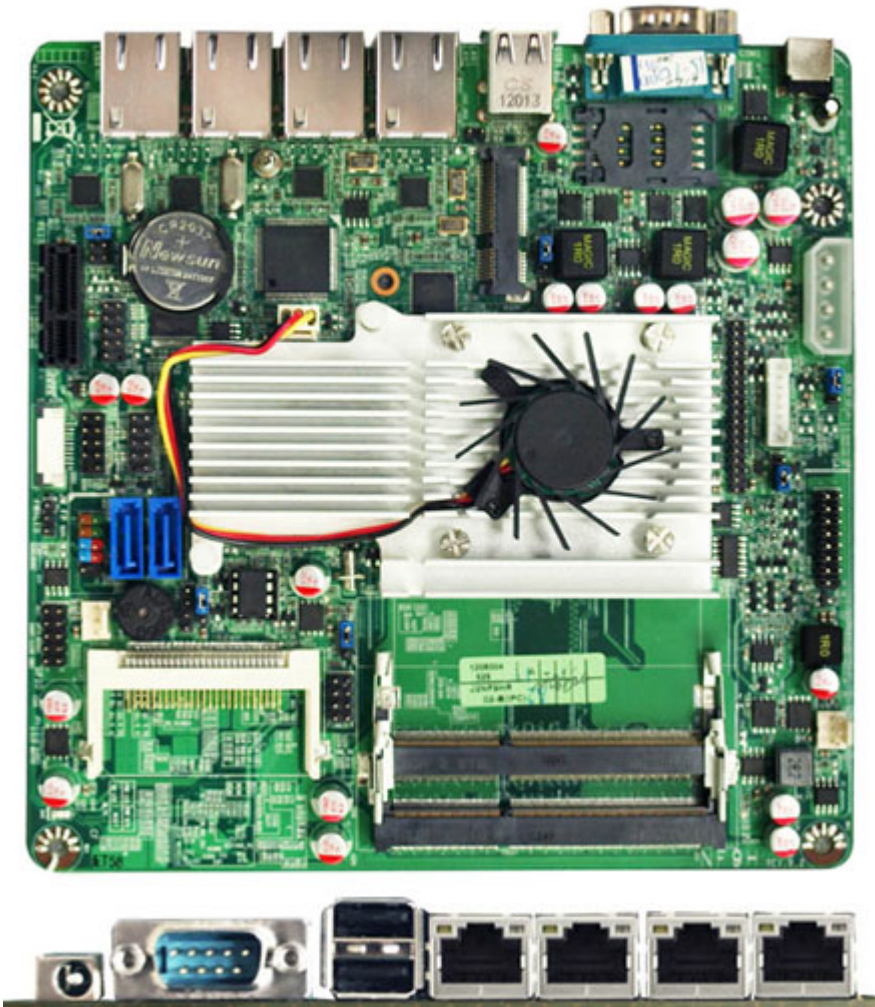

218.00 EUR  
incl. 19% VAT, plus [shipping](#)

- INTEL® Atom Processor D525 + ICH8M Chipset
- Support INTEL® Atom D525 (Dual Core) CPU
- Support 2 \* DDR3 800MHz Single CH SO-DIMM up to 4GB
- Support CPU Smart FAN
- Integrated 18-bit Single Channel LVDS
- 4 \* Realtek RTL8111EVL Gigabit LAN
- Support CF card
- Support SIM card (optional)
- Supports ACPI S3 Function
- Support Watch dog Technology
- Support +12V Power onboard

• <b>CPU</b>	• INTEL® Atom D525 (Dual Core) CPU
• <b>Chipset</b>	• INTEL® Atom Processor D525 + ICH8M Chipset
• <b>Memory</b>	• 2 * DDR3 800MHz Single CH SO-DIMM up to 4GB
• <b>Expansion Slots</b>	• 1 * PCI-E x 1 slot • 1 * MINI PCI-E
• <b>Storage</b>	• 2 * Serial ATA2 3Gb/s connectors • 1 * CF card socket • 1 * mSATA (Selectable with Mini PCI-E)
• <b>Ethernet LAN</b>	• 4 * Realtek RTL8111EVL PCI-E Gigabit Ethernet LAN
• <b>LVDS</b>	• Onboard 18-bits single channel LVDS connector
• <b>USB</b>	• Embedded 6 * USB 2.0/1.1

• <b>Special Features</b>	<ul style="list-style-type: none"> <li>• Support ACPI S3</li> <li>• Support CPU Smart FAN</li> <li>• Support Watch Dog</li> </ul>
• <b>Rear Panel I / O</b>	<ul style="list-style-type: none"> <li>• 2 * USB 2.0/1.1 ports</li> <li>• 4 * RJ-45 ports</li> <li>• 1 * COM port</li> <li>• 1 * 12V DC in</li> </ul>
• <b>Internal I / O</b>	<ul style="list-style-type: none"> <li>• 2 * USB 2.0/1.1 headers for 4 USB 2.0 ports</li> <li>• CPU /NB / Chassis Fan connectors;</li> <li>• 1 * 32-pin LVDS headers &amp; 1 * GPIO header</li> <li>• 1 * COM header (support RS232/422/485)</li> <li>• 1 * SIM card socket (optional)</li> </ul>
• <b>BIOS</b>	• AMI 16MB UEFI DIP Flash ROM
• <b>Form Factor</b>	• Mini ITX Form Factor(170mm x 170mm)
• <b>Functional</b>	• Networking Appliance
• <b>Certificate</b>	• CE, FCC, RoHS
• <b>Temperature</b>	<ul style="list-style-type: none"> <li>• Operating within 0~60 centigrade</li> <li>• Storage within -20-85 centigrade</li> </ul>